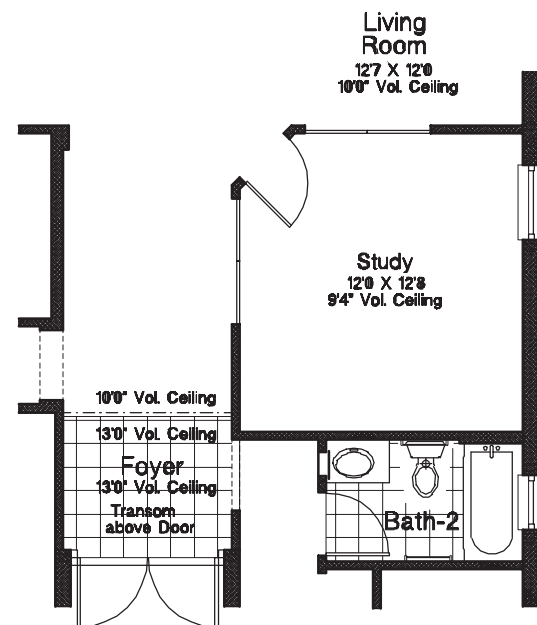

MARALAGO

4 BEDROOMS, (OPTL STUDY), 2 BATHS,
LIVING ROOM, FAMILY ROOM,
DINING ROOM, MORNING ROOM
2-CAR GARAGE

STUDY OPTION

FLOOR PLAN

- ⊙ FAN PREWIRE
- TV □ TV OUTLET
- ☎ ◀ PHONE OUTLET

LIVING AREA	2260 S.F.
COVERED ENTRY	70 S.F.
GARAGE	403 S.F.
COVERED PORCH	132 S.F.
TOTAL AREA	2865 S.F.