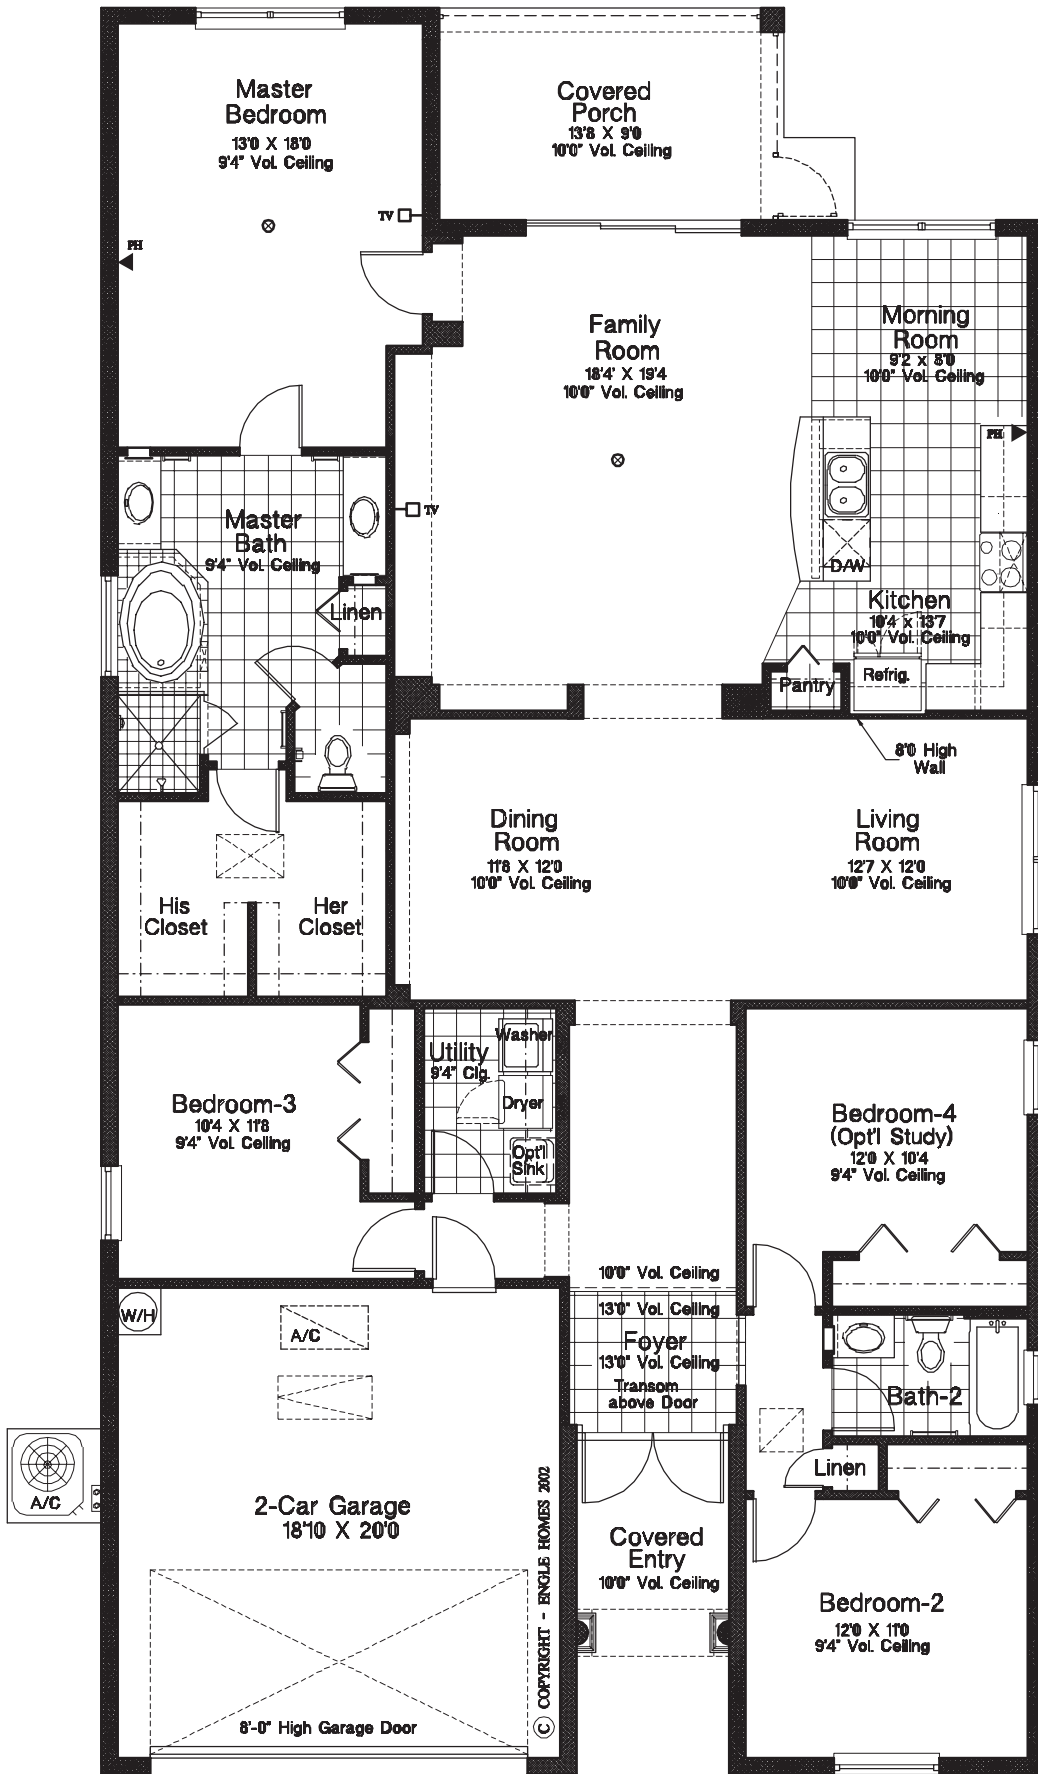

MARALAGO

4 BEDROOMS, (OPTL STUDY), 2 BATHS,
LIVING ROOM, FAMILY ROOM,
DINING ROOM, MORNING ROOM
2-CAR GARAGE

STUDY OPTION

FLOOR PLAN

- ⊙ FAN PREWIRE
- TV □ TV OUTLET
- ☎ ◀ PHONE OUTLET

LIVING AREA	2260 S.F.
COVERED ENTRY	70 S.F.
GARAGE	403 S.F.
COVERED PORCH	132 S.F.
TOTAL AREA	2865 S.F.